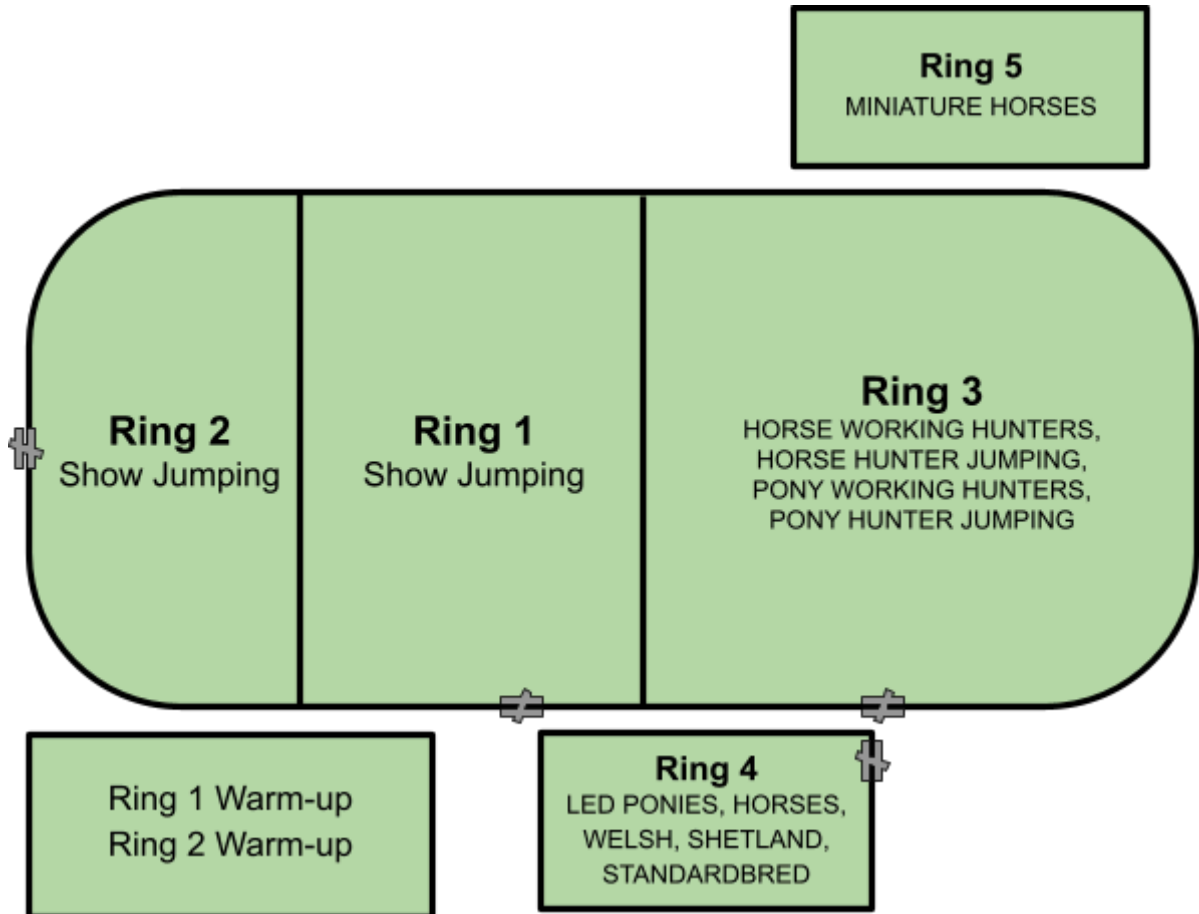

10:45 AM

HACKS - RING 3C
PARK HACKS - RING 3D
SADDLE HUNTERS - RING 3B
RIDING HORSES - RING 3A

12:30 PM (approx)

SUPREME CHAMPION HORSE then
CHAMPION ADULT RIDER then
OTT RIDDEN THOROUGHBRED - RING 3B

RING 4

9:30 AM

LEAD REIN then FIRST RIDDEN

RING 5

9:00 AM

LEISURE SECTION then
STANDARD BRED

SATURDAY

SUNDAY